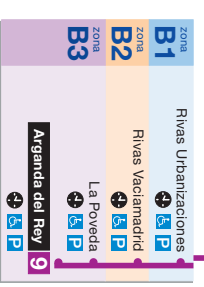

TFM

ZONA B1 Rivas Urbanizaciones / Barajas
ZONA B2 Rivas Vaciamadrid
ZONA B3 La Poveda